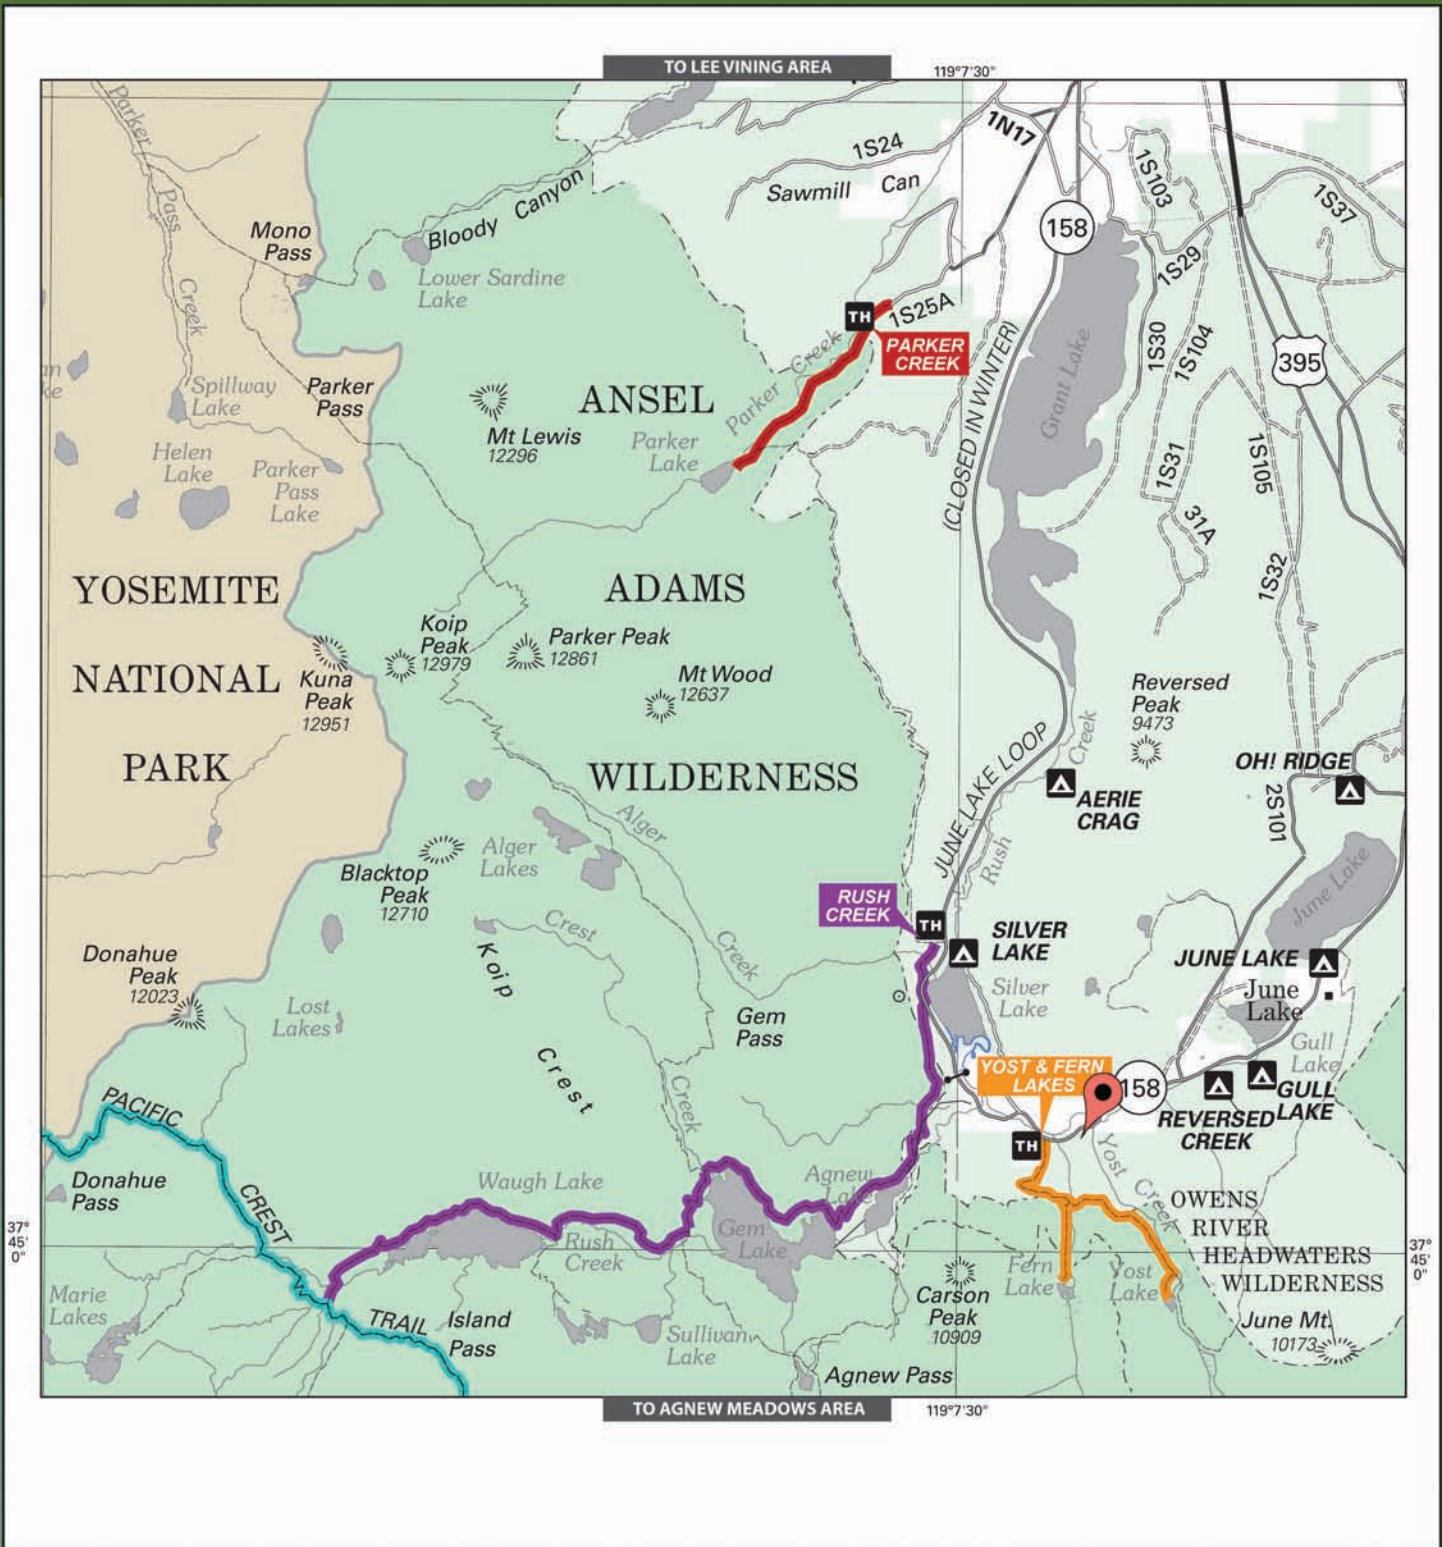

# Inyo National Forest June Lakes Area Trails

	Trail Name & Route		Trailhead
	Trail		Forest Service Campground
	Road		Wilderness
			Forest Service/Park Service Land

**The Four Seasons**

To purchase more detailed Forest Service maps of the area, visit [www.nationalforeststore.com](http://www.nationalforeststore.com)